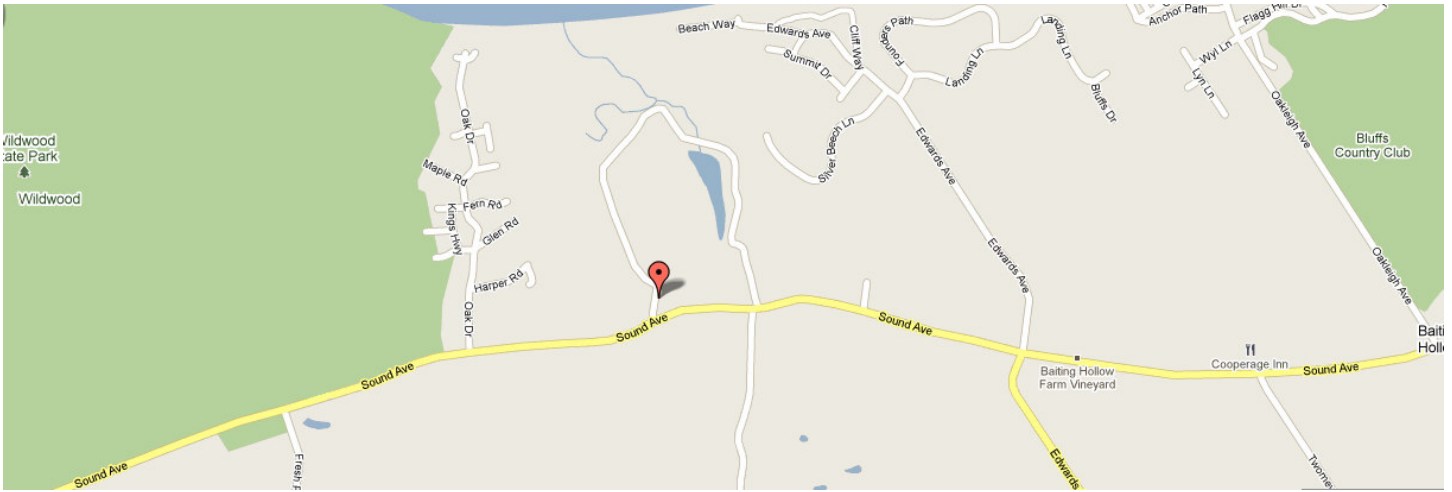

Take the LIE I495 to Exit 68 north (William Floyd Parkway). Follow William Floyd to the end and bear right onto Rt. 25A. Proceed 2.8 Mi. and bear left on Sound Ave. Proceed 2.9 Mi. and turn left into Baiting Hollow Scout Camp

BAITING HOLLOW SCOUT CAMP